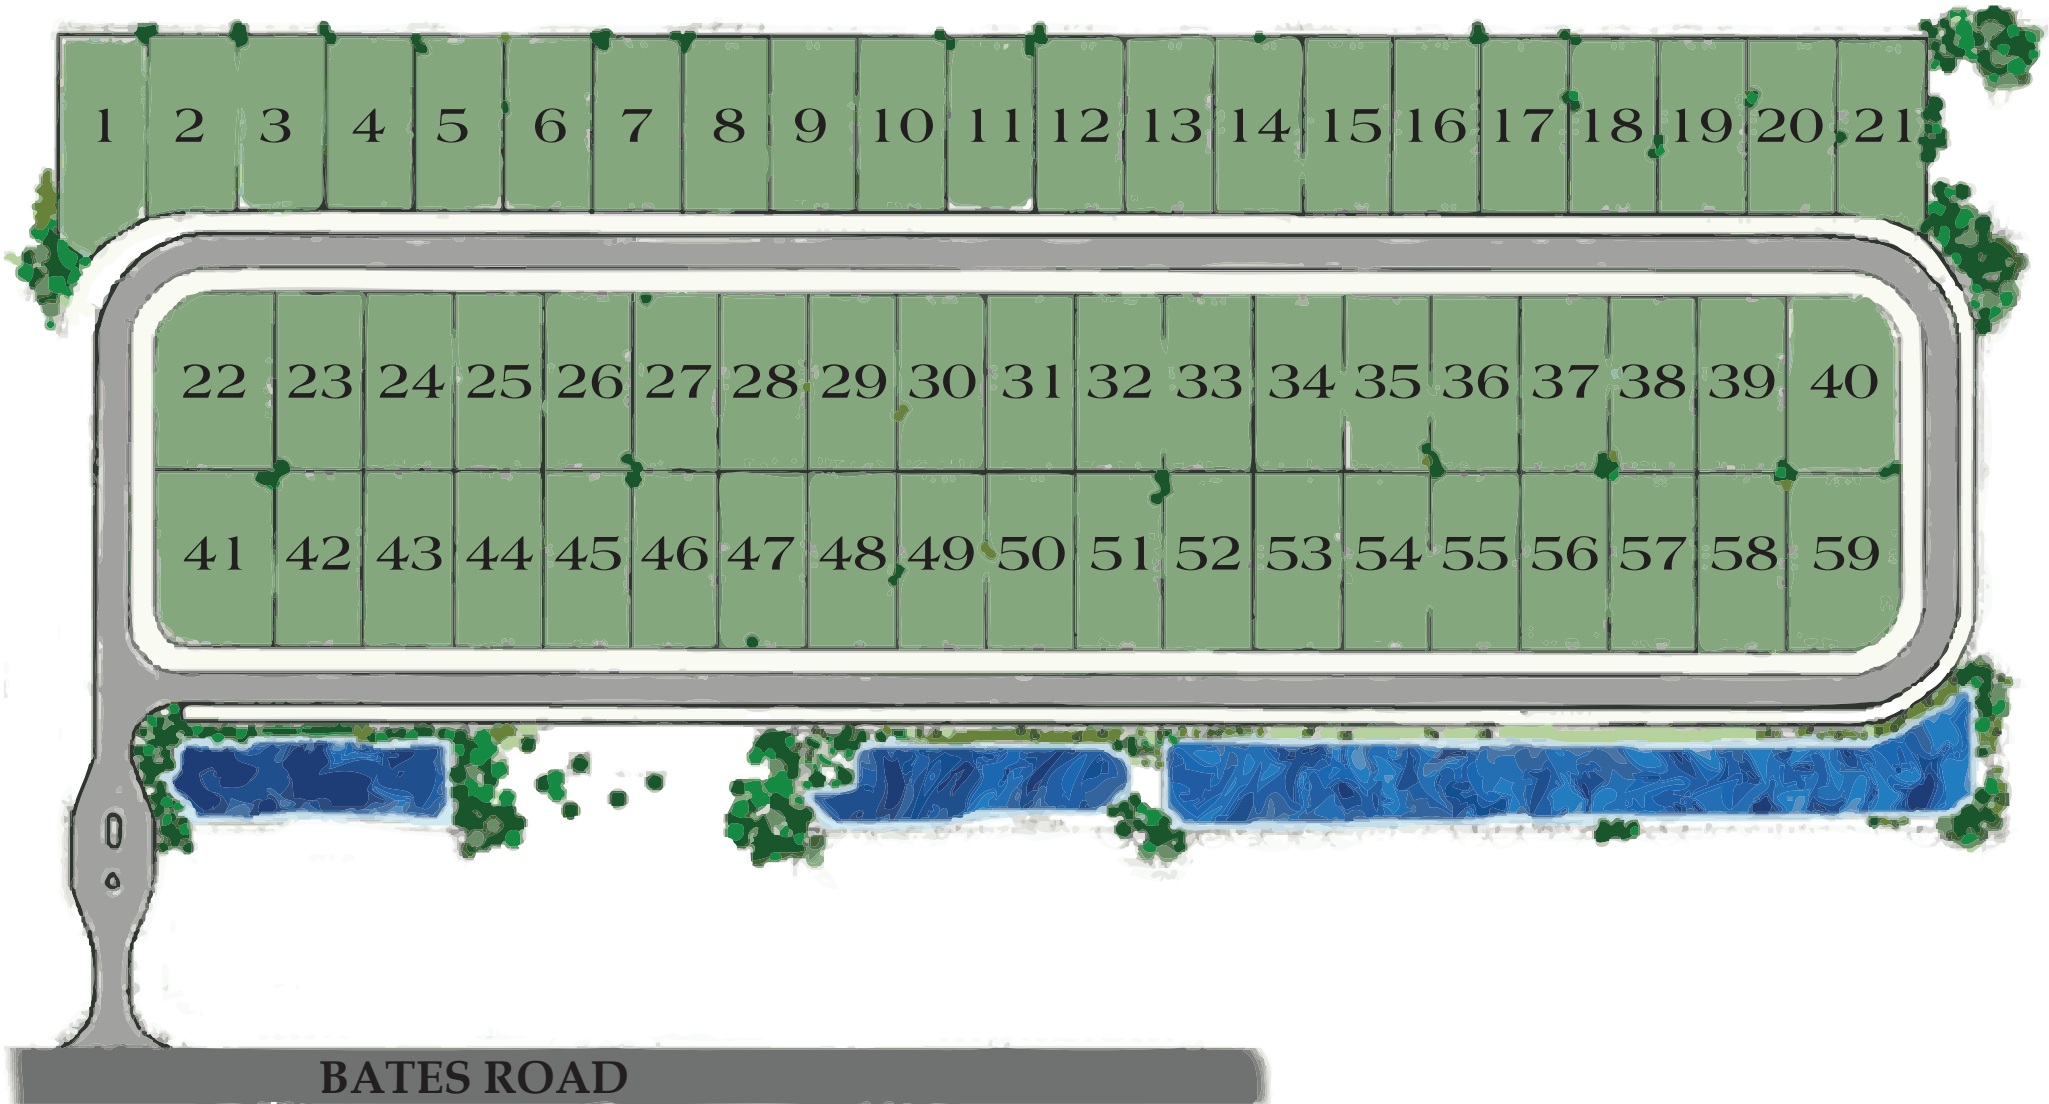

Monticelli
AT TOWER LAKE

B ANOTHER BOUNTIFUL COMMUNITY

WWW.BOUNTIFULLANDS.COM

1-800-701-0781 EXT. 5500